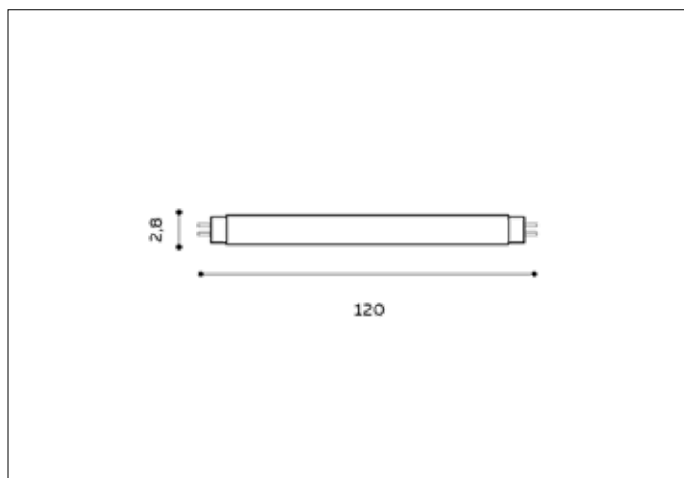

AZzardo[®]
LIGHTING

AZZARDO LED 18W G13 6400K LL313181
AZ1156, EAN 5901238411567

Dimensions height / width / length [cm] Product Specifications

Product	2,8 x 120 x N/A
Mounting inlet:	N/A x N/A x N/A
Ceiling base:	N/A x N/A x N/A
Shades	N/A x N/A x N/A

Line	TECHNICAL
Type	Bulb
Type of track	N/A
Colour	Milky White
Material	Glass / PC / Metal
Light source	1
Type of socket	G13
Lumens	1650
Kelvins	6500
Beam angle	200°
Dimmable	N/A
CCT	N/A
RGB	N/A
RA	? 80
App remote control	N/A
Remote control	N/A
Voltage	230V
Power	max LED 18W
Switch location	N/A
Protection class	N/A
Tilt	N/A
Rotation	N/A

Shipping info height / width / length [cm]

BOX 1:	127 x 3,7 x 3,7
BOX 2:	N/A x N/A x N/A
BOX 3:	N/A x N/A x N/A
Net weight [kg]	0,45
Gross weight [kg]	0,47

Energy efficiency

Azzardo Sp. z o.o.
ul. Strzeszyńska 33 60-479 Poznań,
NIP: 929-185-75-07